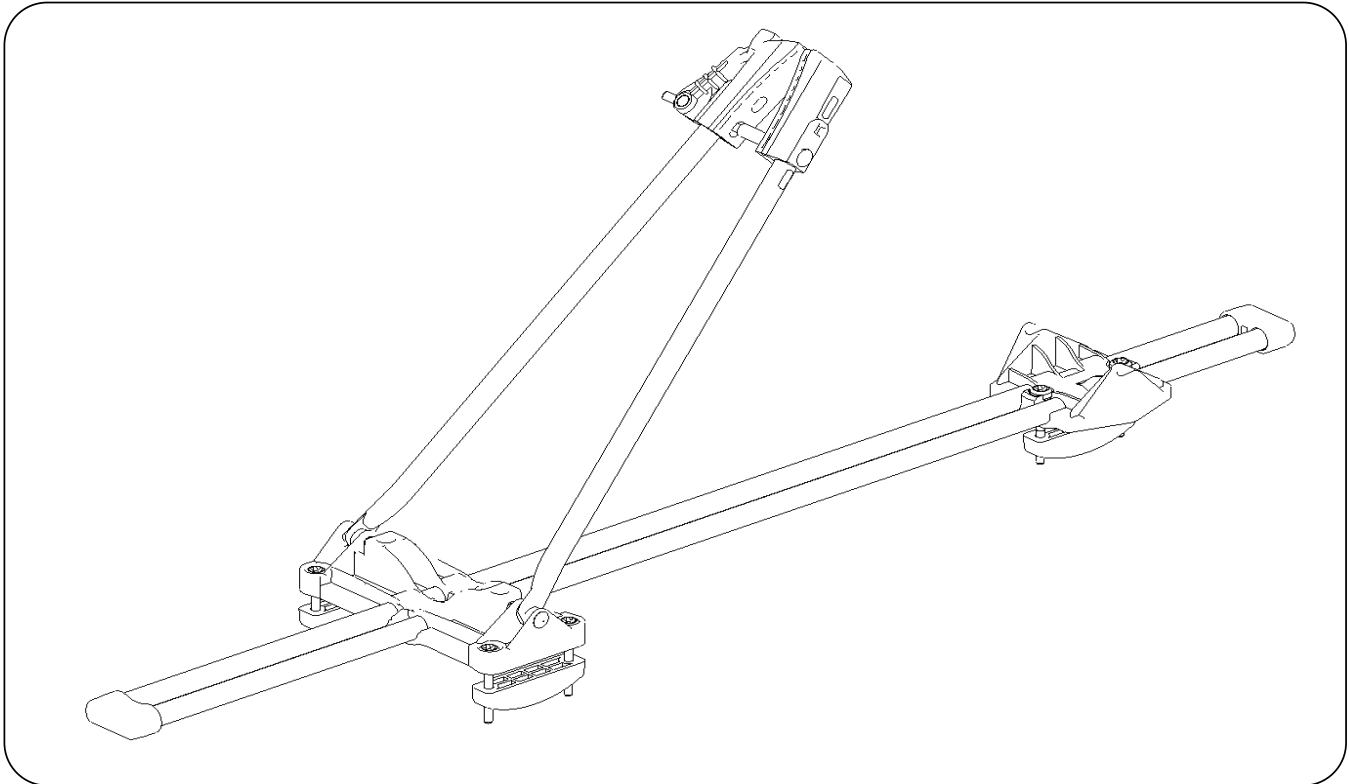

# FARAD<sup>®</sup> MAIRA

made in Italy

Evolution Srl unipersonale, Via A. De Gasperi 26, 12040 Sanfrè (CN) Italy  
 www.faradworld.com tel. 011 9713719 - n° verde 800984229

FARAD ALUMINIUM

FARAD AERODYNAMIC