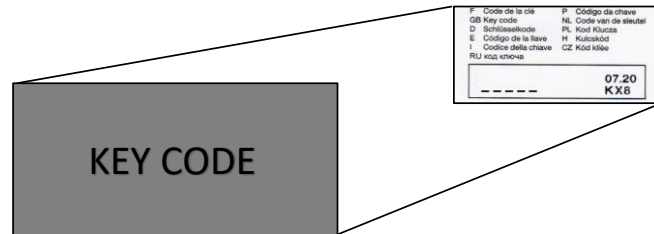

FARAD AERODYNAMIC