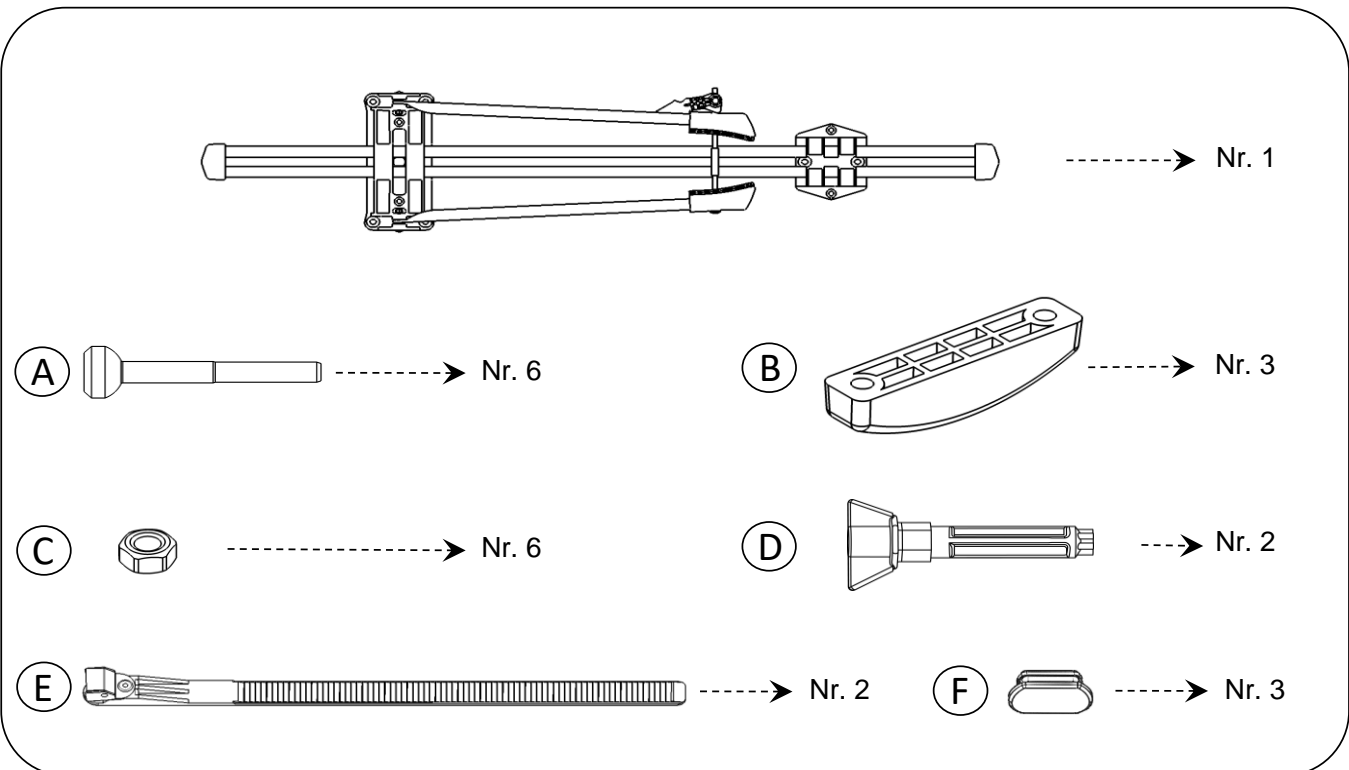

# FARAD<sup>®</sup> MAIRA

made in Italy

Evolution Srl unipersonale, Via A. De Gasperi 26, 12040 Sanfrè (CN) Italy  
 www.faradworld.com tel. 011 9713719 - n° verde 800984229

FARAD ALUMINIUM

FARAD AERODYNAMIC