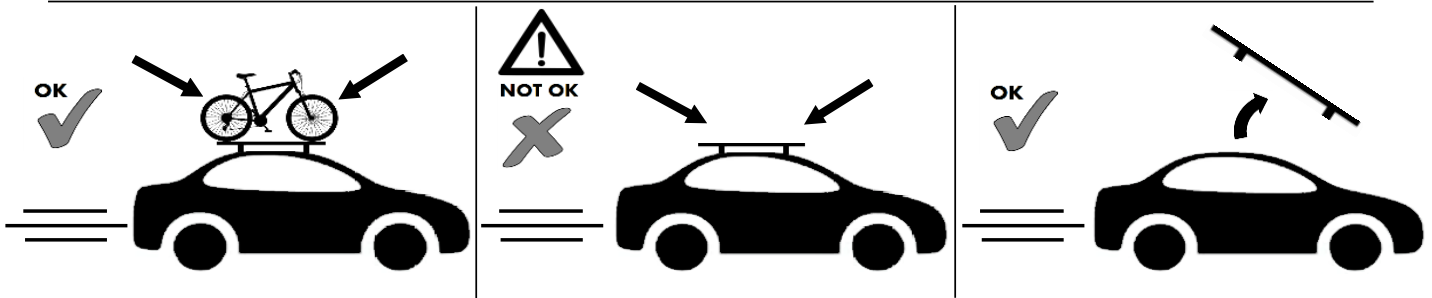

FARAD AERODYNAMIC