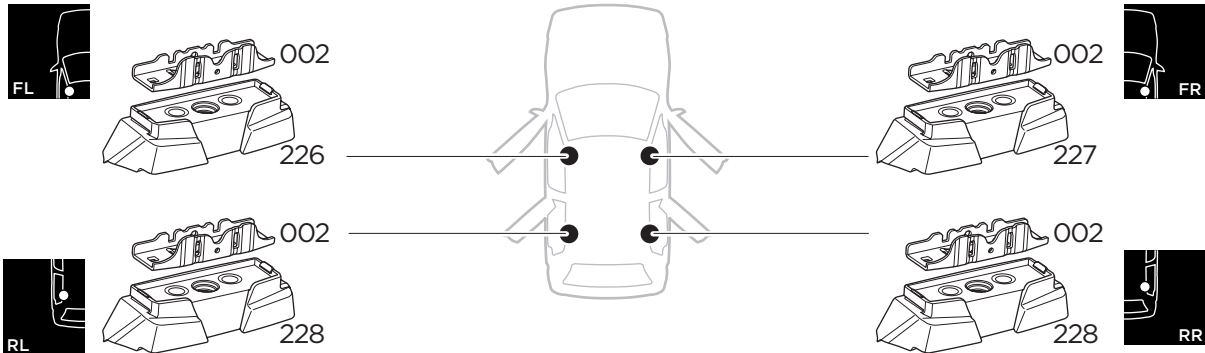

1

Kit 187118

BMW 5-Series GT, 5-dr Hatchback, 09-17

ISO 11154-E

This kit is only for vehicles with fixpoint mounting.

3

4

5