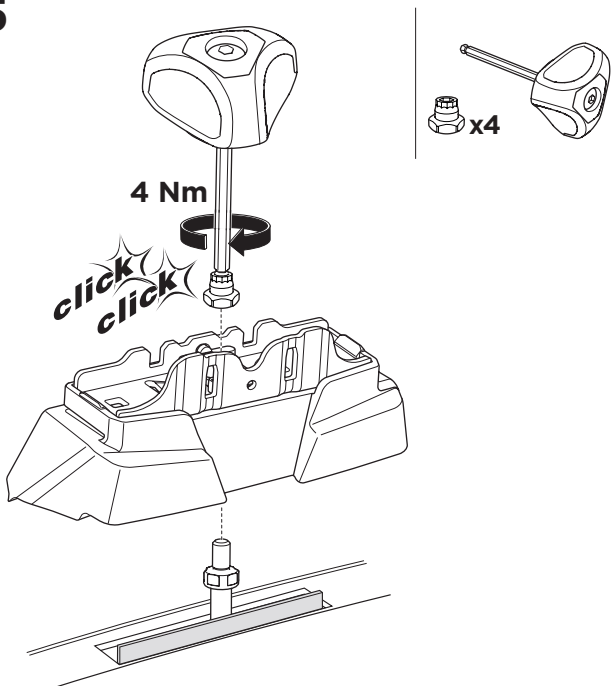

1

Kit 187118

BMW 5-Series GT, 5-dr Hatchback, 09-17

ISO 11154-E

This kit is only for vehicles with fixpoint mounting.

3

4

5