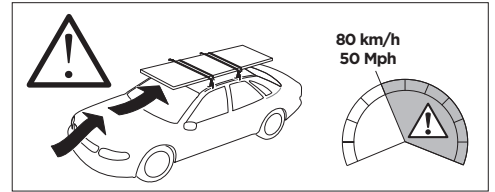

1

Kit 187118

BMW 5-Series GT, 5-dr Hatchback, 09-17

ISO 11154-E

This kit is only for vehicles with fixpoint mounting.

3

4

5