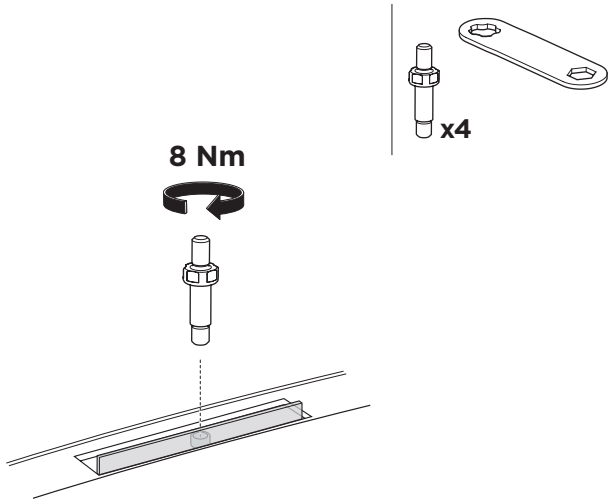

1

Kit 187118

BMW 5-Series GT, 5-dr Hatchback, 09-17

ISO 11154-E

This kit is only for vehicles with fixpoint mounting.

3

4

5