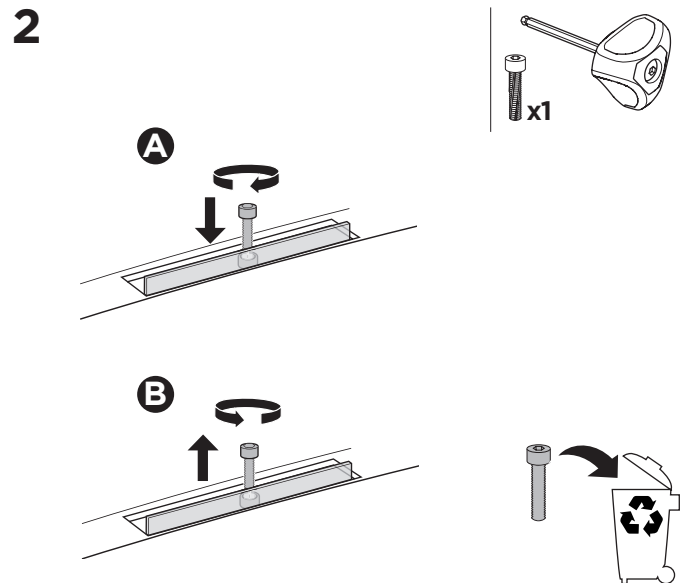

1

Kit 187118

BMW 5-Series GT, 5-dr Hatchback, 09-17

ISO 11154-E

This kit is only for vehicles with fixpoint mounting.

3

4

5