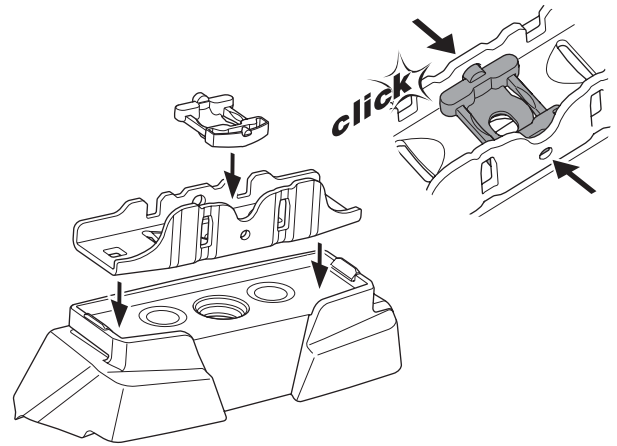

1

Kit 187118

BMW 5-Series GT, 5-dr Hatchback, 09-17

ISO 11154-E

This kit is only for vehicles with fixpoint mounting.

3

4

5