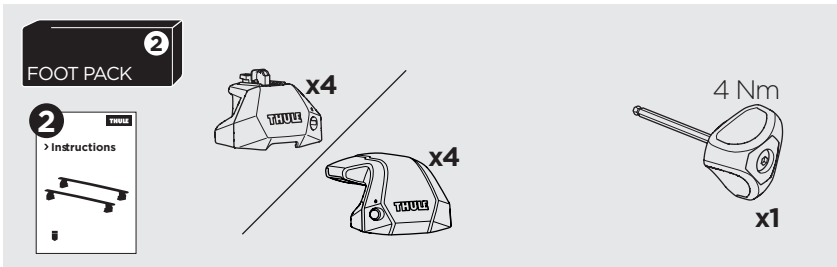

1

Kit 187118

BMW 5-Series GT, 5-dr Hatchback, 09-17

ISO 11154-E

This kit is only for vehicles with fixpoint mounting.

3

4

5