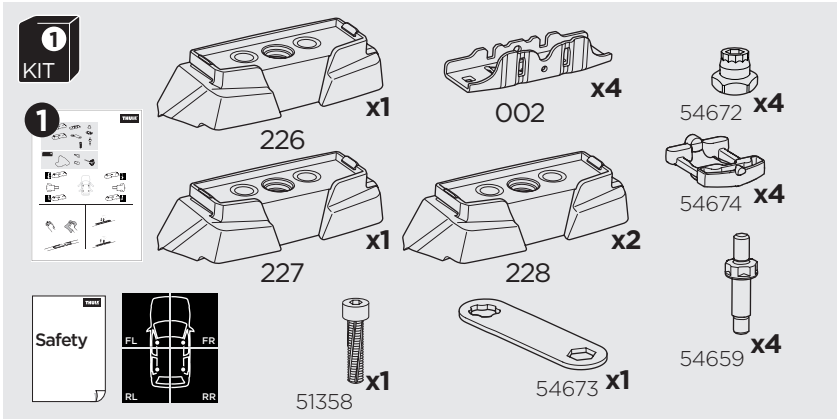

1

Kit 187118

BMW 5-Series GT, 5-dr Hatchback, 09-17

ISO 11154-E

This kit is only for vehicles with fixpoint mounting.

3

4

5