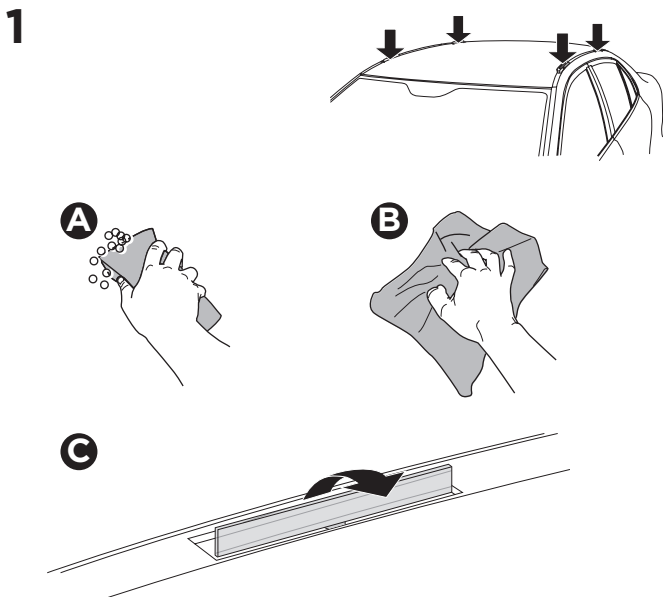

1

Kit 187118

BMW 5-Series GT, 5-dr Hatchback, 09-17

ISO 11154-E

This kit is only for vehicles with fixpoint mounting.

3

4

5