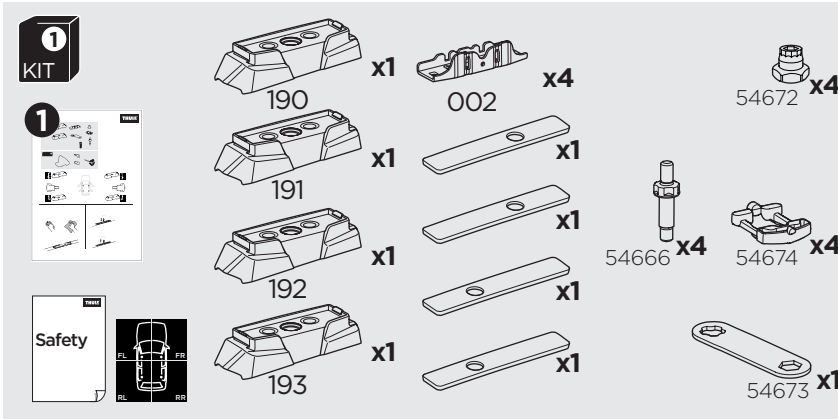

1

Kit 187047 LEXUS NX, 5-dr SUV, 22-

ISO 11154-E

This kit is only for vehicles with fixpoint mounting.

3

4

5

6