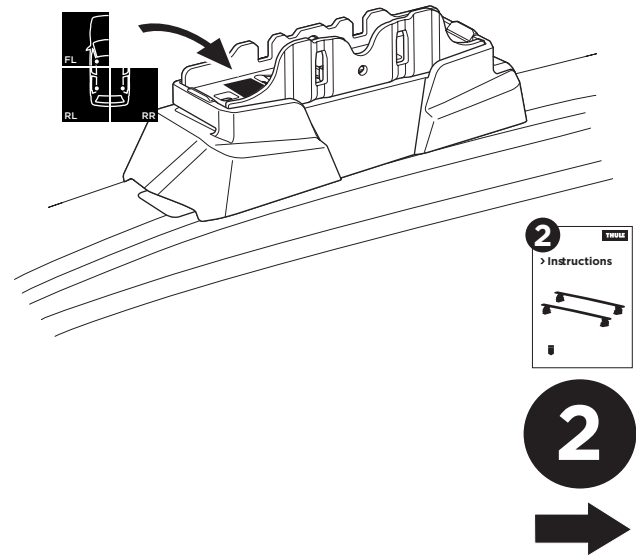

1

Kit 187047 LEXUS NX, 5-dr SUV, 22-

ISO 11154-E

This kit is only for vehicles with fixpoint mounting.

3

4

5

6