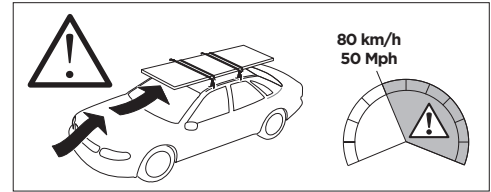

1

Kit 187047 LEXUS NX, 5-dr SUV, 22-

ISO 11154-E

This kit is only for vehicles with fixpoint mounting.

3

4

5

6