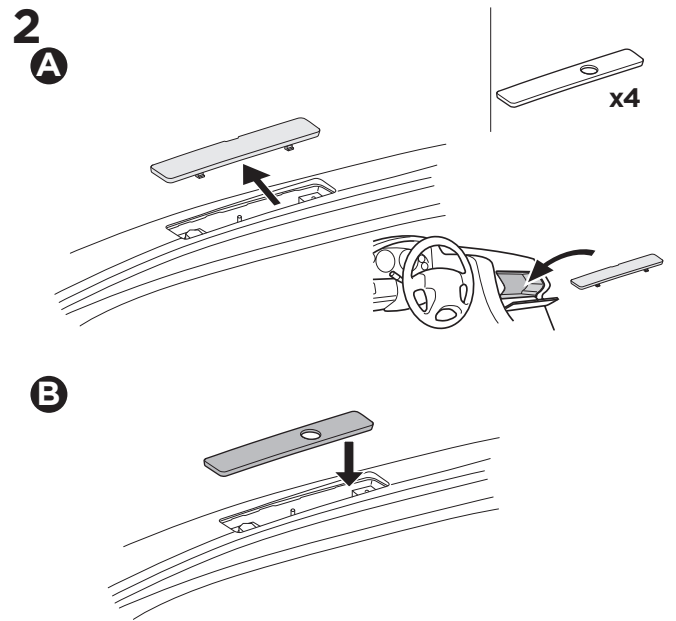

1

Kit 187047 LEXUS NX, 5-dr SUV, 22-

ISO 11154-E

This kit is only for vehicles with fixpoint mounting.

3

4

5

6