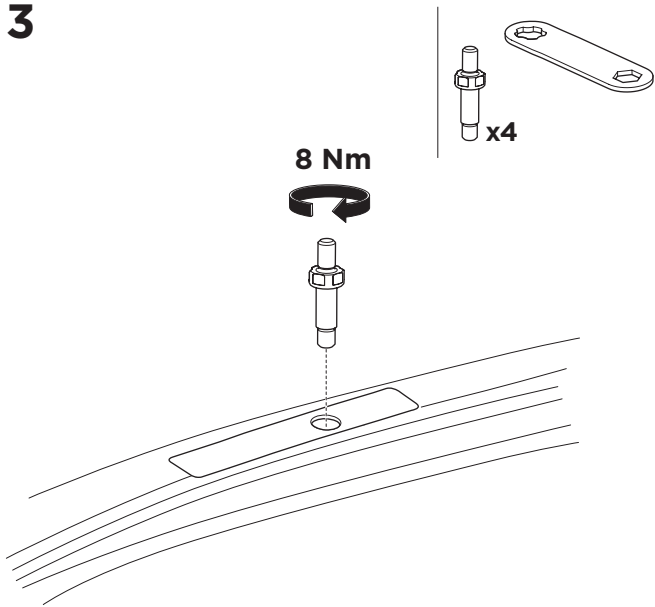

1

Kit 187047 LEXUS NX, 5-dr SUV, 22-

ISO 11154-E

This kit is only for vehicles with fixpoint mounting.

3

4

5

6