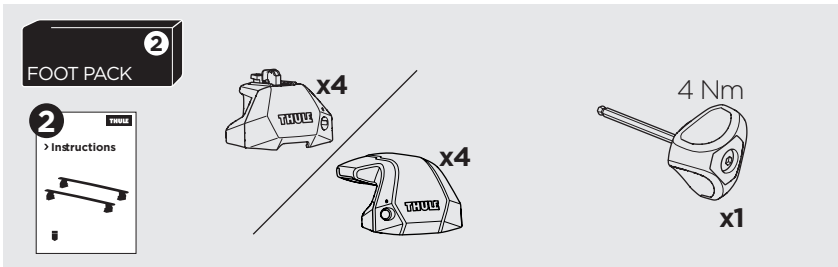

1

Kit 187047 LEXUS NX, 5-dr SUV, 22-

ISO 11154-E

This kit is only for vehicles with fixpoint mounting.

3

4

5

6