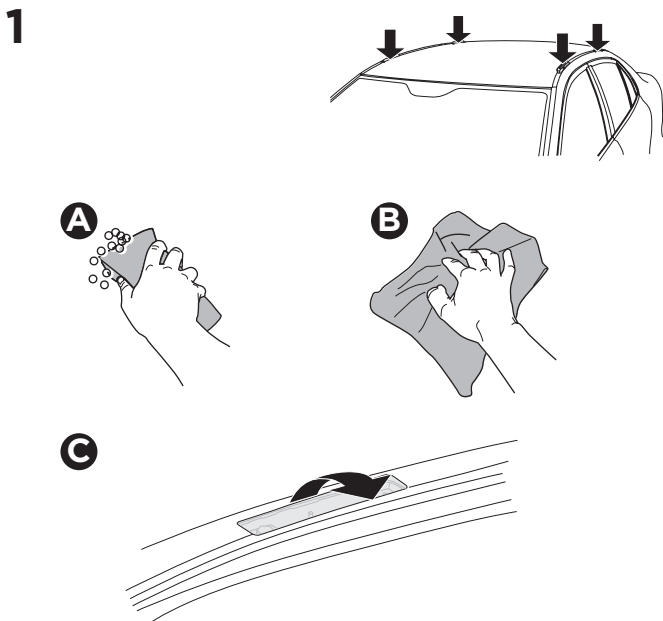

1

Kit 187047 LEXUS NX, 5-dr SUV, 22-

ISO 11154-E

This kit is only for vehicles with fixpoint mounting.

3

4

5

6