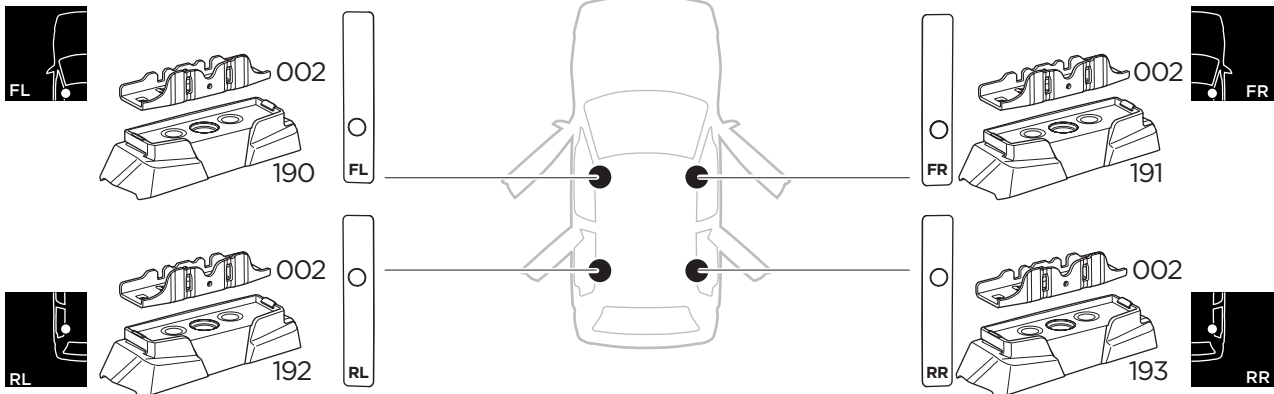

1

Kit 187047 LEXUS NX, 5-dr SUV, 22-

ISO 11154-E

This kit is only for vehicles with fixpoint mounting.

3

4

5

6