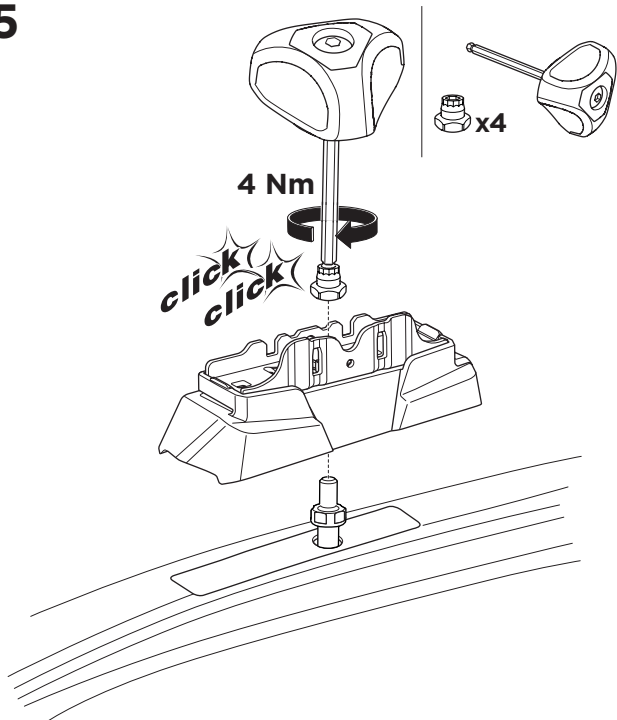

1

Kit 187047 LEXUS NX, 5-dr SUV, 22-

ISO 11154-E

This kit is only for vehicles with fixpoint mounting.

3

4

5

6