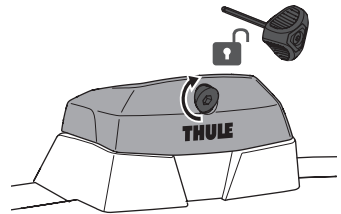

i Thule Fixpoint Kit Cover
710750