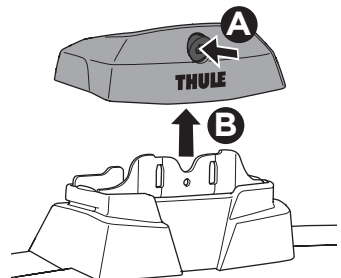

10

x4

11

1

2

3

i Thule Fixpoint Kit Cover
710750

i