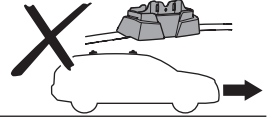

i Thule Fixpoint Kit Cover
710750