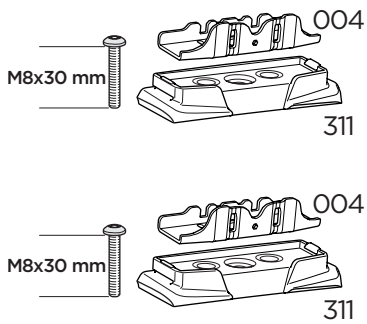

1

Kit 187162

VOLKSWAGEN ID.Buzz, 5-dr MPV, 23-
VOLKSWAGEN ID.Buzz Cargo, 4-dr Van, 23-

ISO 11154-E

This kit is only for vehicles with fixpoint mounting.

1 KIT

1

004 x4

6 mm 51337 x1

311 x4

M8x30 mm 51343 x4

Safety

+ 7 kg / 15,4 lbs = Max: 100 kg / 220 lbs

Max 130 km/h / 80 Mph

80 km/h / 50 Mph

2 FOOT PACK

2

THULE

x4

x1

Instructions