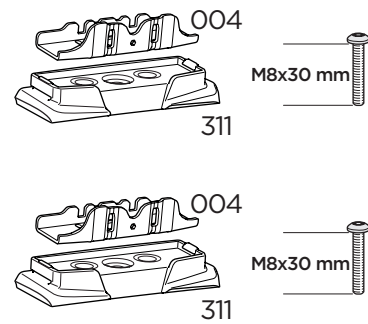

1

Kit 187162

VOLKSWAGEN ID.Buzz, 5-dr MPV, 23-
VOLKSWAGEN ID.Buzz Cargo, 4-dr Van, 23-

ISO 11154-E

This kit is only for vehicles with fixpoint mounting.

1 KIT

1

004 x4

6 mm 51337 x1

311 x4

M8x30 mm 51343 x4

Safety

+ 7 kg / 15,4 lbs = Max: 100 kg / 220 lbs

Max 130 km/h / 80 Mph

80 km/h / 50 Mph

2 FOOT PACK

2

THULE

x4

x1

Instructions