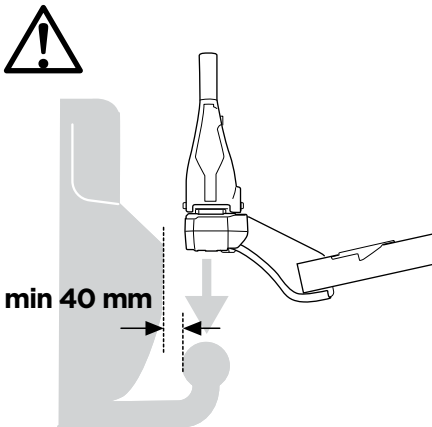

CITY CRASH
 Complies with ISO norm

Thule Arcos M/L

9061, 9062

i

Max 130 km/h

Max 50 kg

i

Not ok