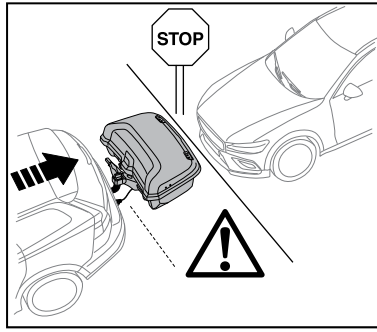

CITY CRASH
 Complies with ISO norm

Thule Arcos M/L

9061, 9062

i

Max 130 km/h

Max 50 kg

i

Not ok