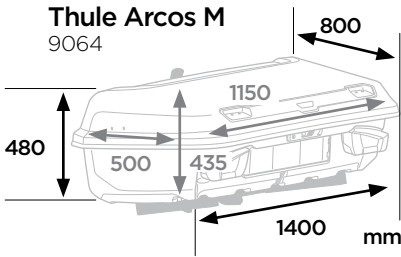

CITY CRASH
 Complies with ISO norm

Thule Arcos M/L

9061, 9062

i

Max 130 km/h

Max 50 kg

i

Not ok

Not ok

Max

Thule Arcos M
9064

Thule Arcos L
9065

Max ↓

M

L

40 kg
50 kg
60 kg
70 kg
>80 kg