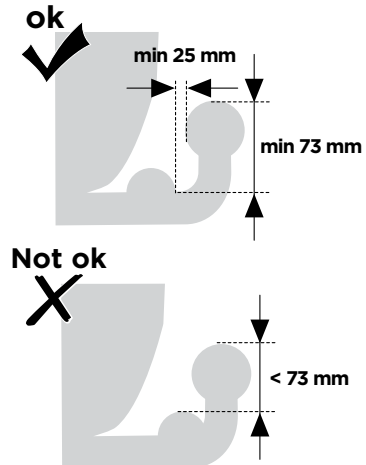

CITY CRASH
 Complies with ISO norm

Thule Arcos M/L

9061, 9062

i

Max 130 km/h

Max 50 kg

i

Not ok