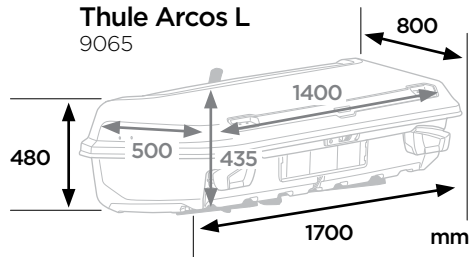

CITY CRASH
 Complies with ISO norm

Thule Arcos M/L

9061, 9062

i

Max 130 km/h

Max 50 kg

i

Not ok

Not ok

Max

Thule Arcos M
9064

Thule Arcos L
9065

Max ↓

M

L

40 kg
50 kg
60 kg
70 kg
>80 kg