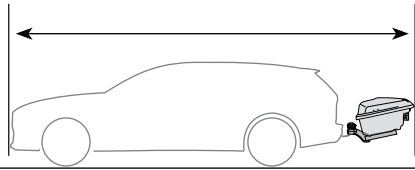

Thule Arcos L
9065