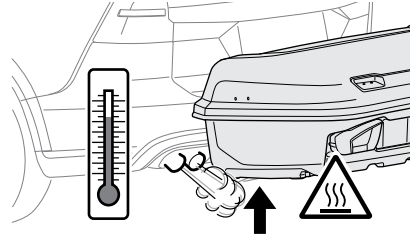

CITY CRASH
 Complies with ISO norm

Thule Arcos M/L

9061, 9062

i

Max 130 km/h

Max 50 kg

i

Not ok