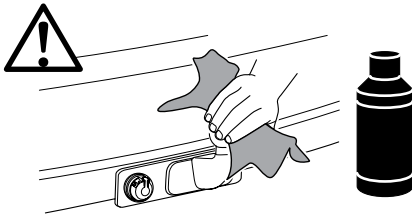

CITY CRASH
 Complies with ISO norm

Thule Arcos M/L

9061, 9062

i

Max 130 km/h

Max 50 kg

i

Not ok